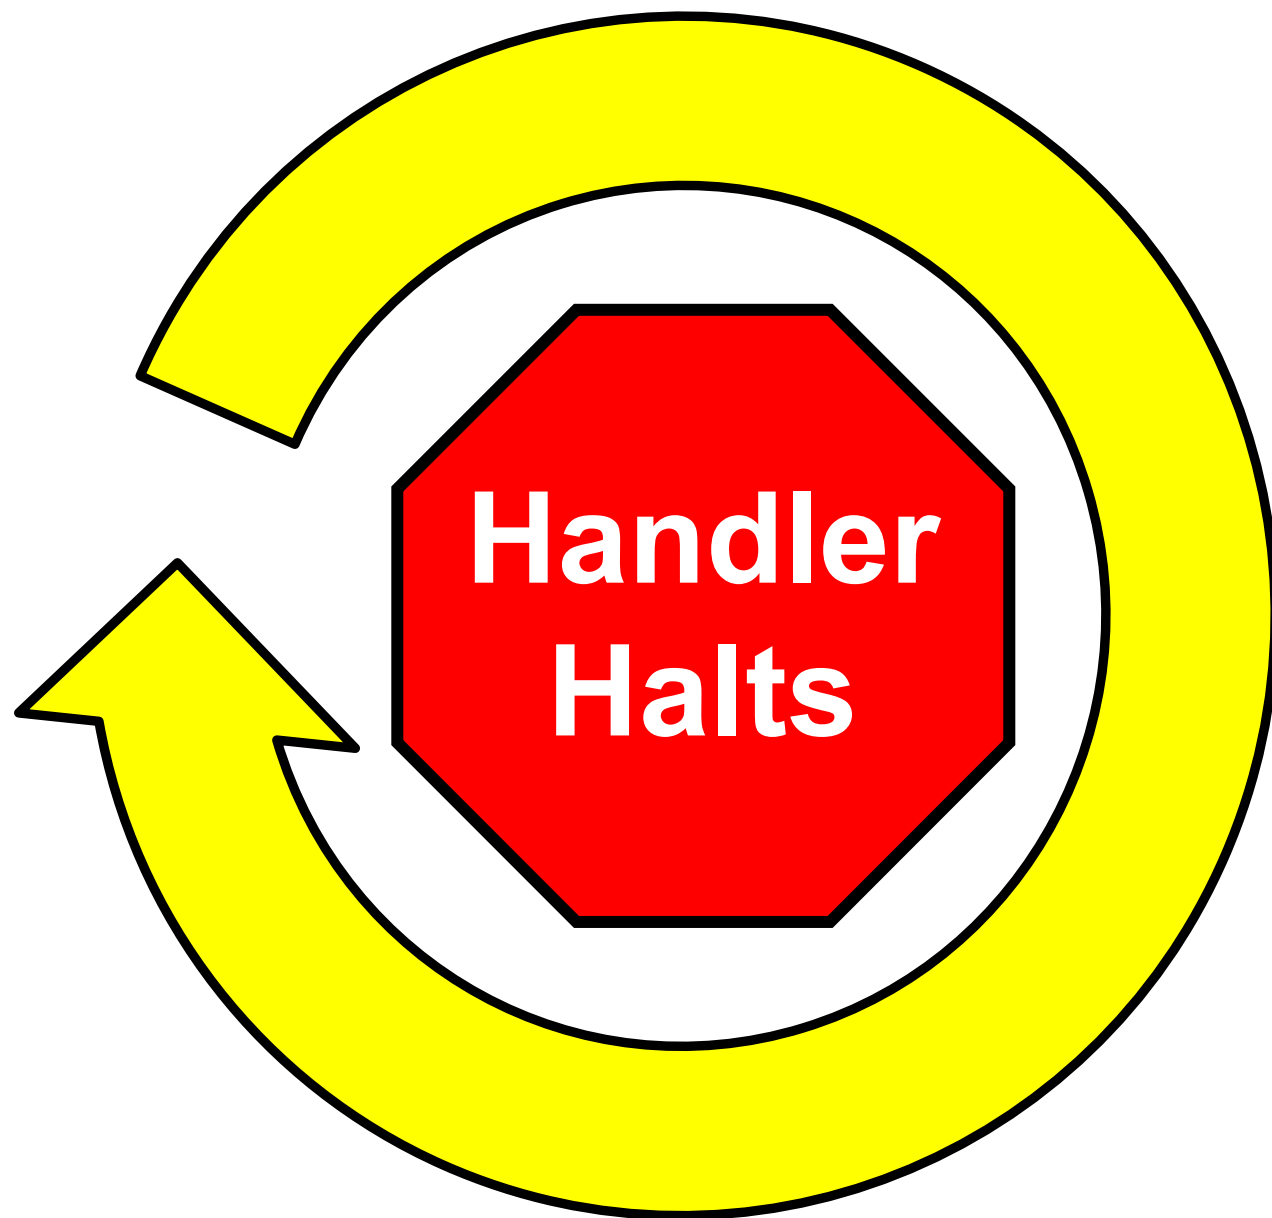

**Double
Left
U Turn**

**Double
Left
About
Turn**

**Call Front
Reverse
3 Steps
Return
To Heel**

**Leave Dog
5 Mtrs
About
Turn**

**Return
to Dog**

**Dog
Circles
Handler**

Send Over Jump

Handler Passes By