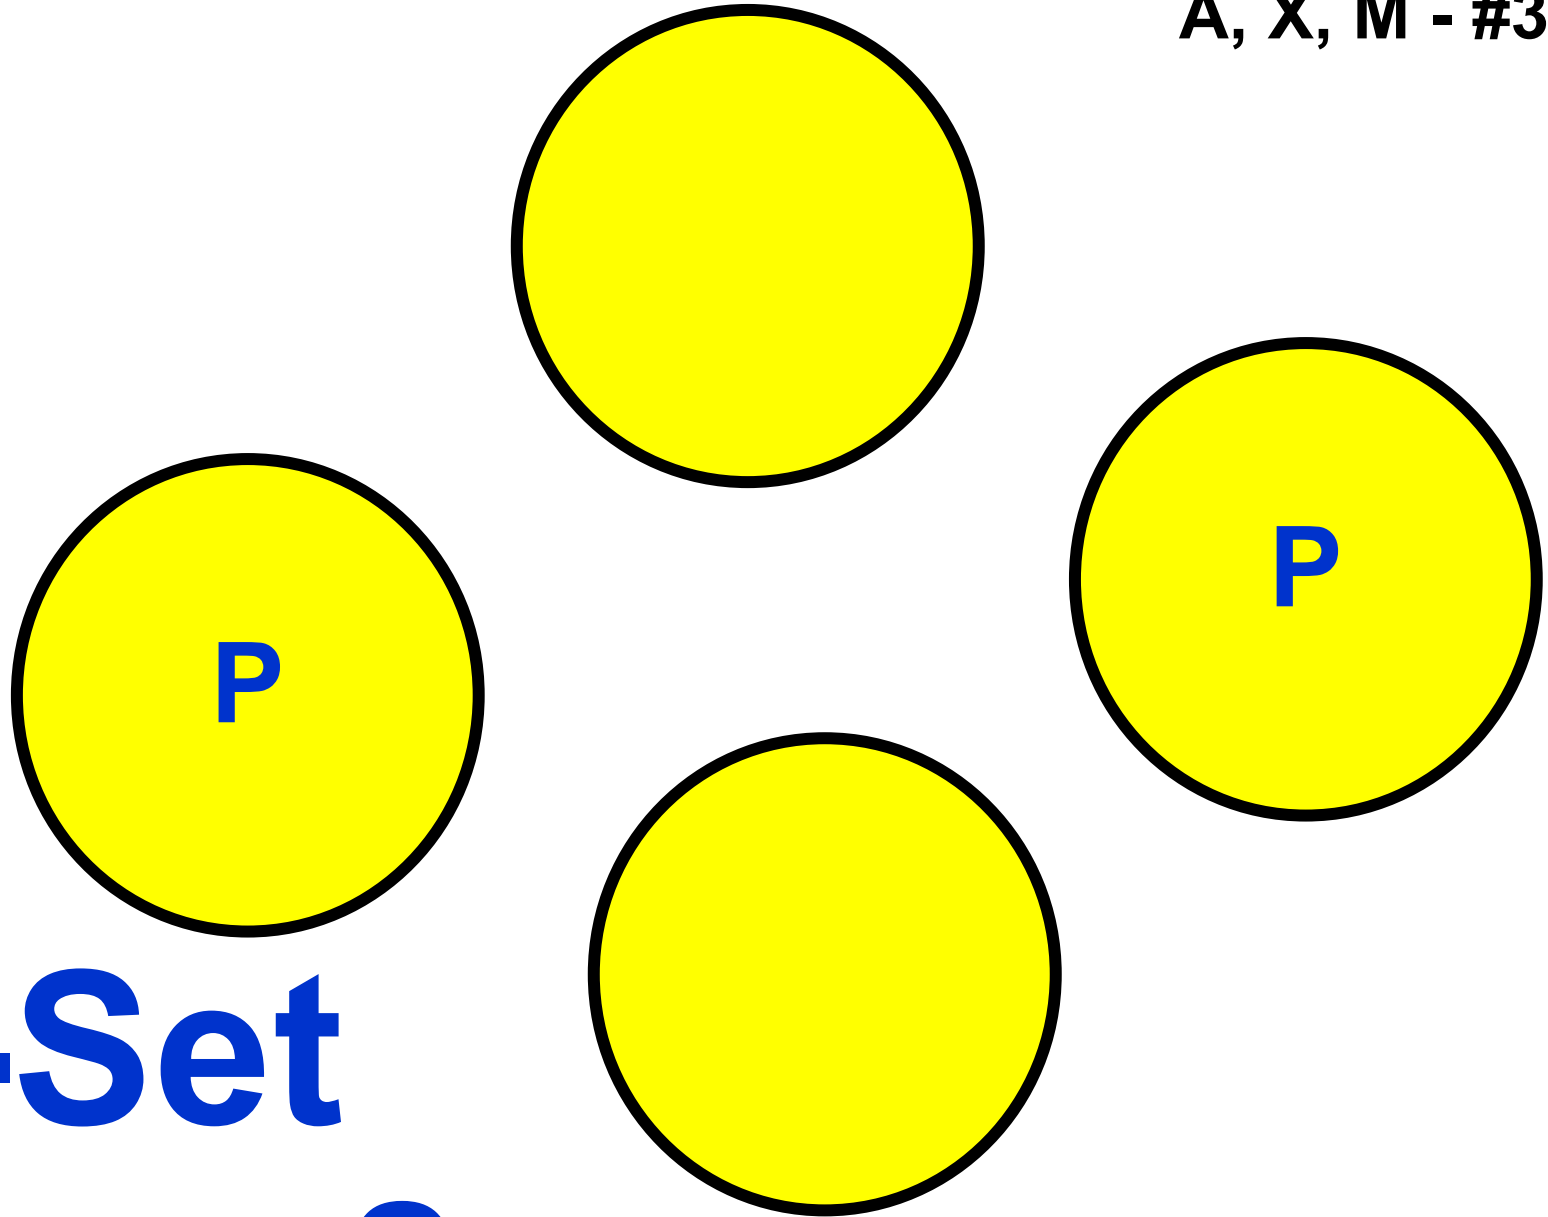

**About “U” Turn
Forward**

**About Turn Right
Forward**

**Turn Right
1 Step**

**Call to
Heel**

90°
Pivot
Right

**90°
Pivot
Left**

Off-Set Figure 8

**Side Step
Right**

Call Dog

Front

Finish Right

**Call Dog Front
Finish Left**

**180°
Pivot
Right**

**180°
Pivot
Left**

**Leave Dog 3 mtrs
About Turn
Recall Dog
Handler Return**

**Double
Right
U Turn**

**Double
Left
U Turn**

**Double
Left
About
Turn**

**Call Front
Reverse
3 Steps
Return
To Heel**

**Leave Dog
5 Mtrs
About
Turn**

**Return
to Dog**

**Dog
Circles
Handler**

Send Over Jump

Handler Passes By